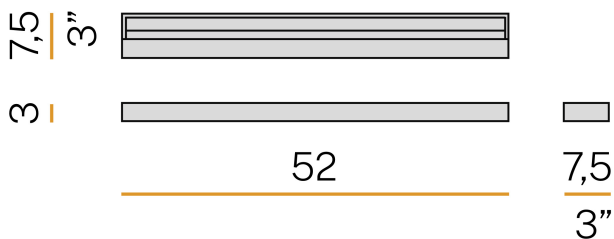

PANZERI

Zero

220-240V AC ON-OFF

A03517.050.0401

Data sheet

CODE	A03517.050.0401
SYSTEM POWER CONSUMPTION	11W
EFFICACY	55.73lm/W
LIGHT SOURCE	LED
COLOUR TEMPERATURE	3000K Ra>90
LIGHT DISTRIBUTION	diffused
POWER SUPPLY	220-240V AC
FREQUENCY	50/60Hz
ELECTRICAL CONFIGURATION	ON-OFF
DRIVER	integrated included
NOMINAL LUMINOUS FLUX	990lm
LUMEN OUTPUT	613lm
EFFICIENCY	61.9%
WEIGHT	1,37 Kg
PROTECTION DEGREE	IP20
COLOUR TOLLERANCES	SDCM 3
PACKING DIMENSIONS (CM)	10,0 x 84,5 x 7,0

Ceiling or wall lighting fixture for interiors, with direct and indirect light emission. Pickled sheet metal structure in white, bronze or mat brass polyacrylic paint, or with gold leaf coating, or in polished stainless steel. Specular aluminium reflector. Cover in brass with white, bronze or mat brass polyacrylic paint, or with gold leaf coating, or with galvanic chrome plating. Extruded polycarbonate diffuser with opaline finish.

Technical drawing